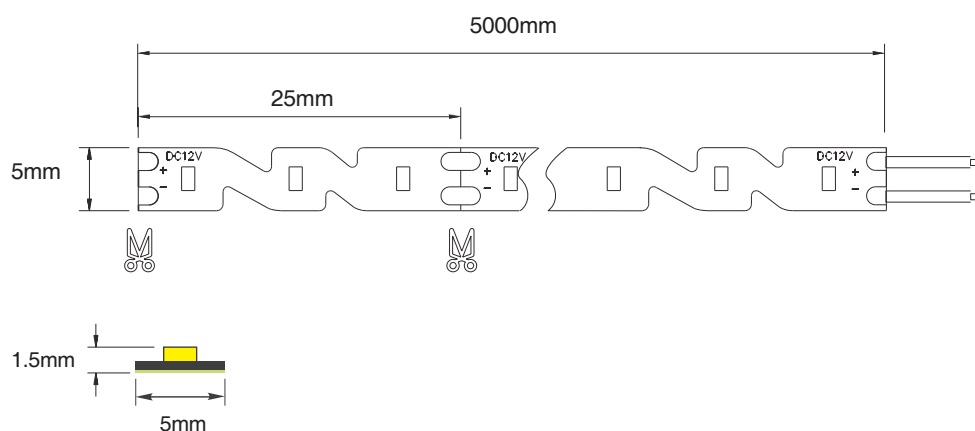

Technical Characteristics

Power Consumption	7.2W/M
Voltage	DC12V
Current Dissipation	0.6A
Viewing Angle	120°
IP Rating	IP22
CRI (Ra)	80+
LED Type	2835 LED
Cutttable Length	Every 3 LEDs / 25mm
Number of LED	120EA/M (600 LEDs)

IP Rating

Certification

Temperature Ranges

Operating temperature	-20~60°
Storage temperature	-20~70°

Warranty

Warranty	5 Years
----------	---------

Physical Characteristics

Dimensions(W*H*M)	5*1.5*5000
Weight	80g

Max in series 5 Metre

Photometry

Average Illumination

***All Strip**

Model	Item Code	Features	Diemension(mm)	
Mount Clip Sets	SA 9911	Silicone Mounting Clip Sets for Outdoor (5Sets/Pack) (1Set: 5mounting clips, 1endcap and 6screws)	W:60 L:85 H:20	
WAGO connector	SA 926-J	2 WAGO Connectors 1 Jar (100ea)	W:13.2 L:18.8 H:8.4	
LED Wire	SA 917	LED Wire UL 22AWG Red&White (50M/Roll)	-	
*This is the product we recommend, but you can discover more Connectors & LED wires on our website.				
Jump Wire	SA 95D1	Welding Jump Wire_50mm (100pcs)	W:50 L:55 H:60	
Jump Wire	SA 95D2	Welding Jump Wire_100mm (100pcs)	W:100 L:55 H:60	
Jump Wire	SA 95D3	Welding Jump Wire_150mm (100pcs)	W:150 L:55 H:60	