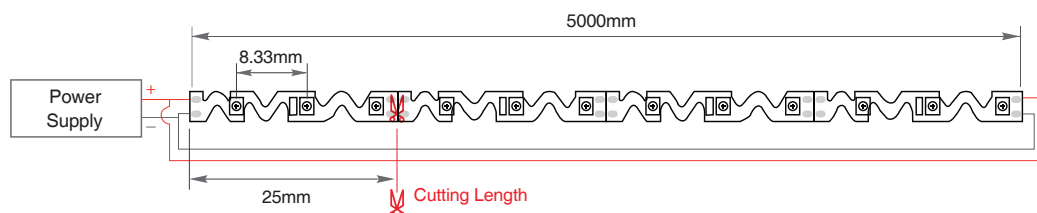

Technical Characteristics

Power Consumption	7.2W/M
Voltage	DC12V
Current Dissipation	0.6A
Viewing Angle	120°
IP Rating	IP22
CRI (Ra)	80+
LED Type	2835 LED
Cutttable Length	Every 3 LEDs / 25mm
Number of LED	120EA/M (600 LEDs)

Max in series 5 Metre

Photometry

Average Illumination

***All Strip**

Model	Item Code	Features	Diemension(mm)	
Mount Clip Sets	SA 9911	Silicone Mounting Clip Sets for Outdoor (5Sets/Pack) (1Set: 5mounting clips, 1endcap and 6screws)	W:60 L:85 H:20	
WAGO connector	SA 926-J	2 WAGO Connectors 1 Jar (100ea)	W:13.2 L:18.8 H:8.4	
LED Wire	SA 917	LED Wire UL 22AWG Red&White (50M/Roll)	-	
*This is the product we recommend, but you can discover more Connectors & LED wires on our website.				
Jump Wire	SA 95D1	Welding Jump Wire_50mm (100pcs)	W:50 L:55 H:60	
Jump Wire	SA 95D2	Welding Jump Wire_100mm (100pcs)	W:100 L:55 H:60	
Jump Wire	SA 95D3	Welding Jump Wire_150mm (100pcs)	W:150 L:55 H:60	