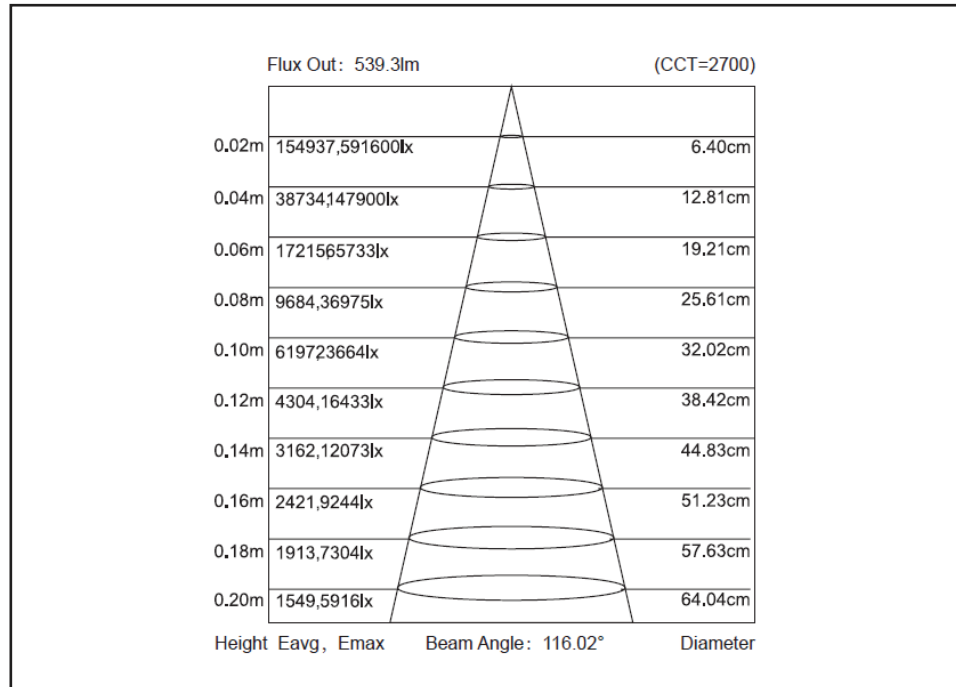

Specification

Item Code	Colour	CCT(K)/Wavelength	Luminous Flux(lm)	Efficacy(lm/W)
SA 78341	Pure White	6500	720	100
SA 78342-A	Warm White	4000	705	98
SA 78342	Warm White	3000	691	96
SA 78343	Red	620-630nm	158-209	22-29
SA 78344	Blue	465-470nm	108-158	15-22
SA 78346	Green	515-525nm	360-468	50-65
SA 78347	Yellow	590-595nm	86-108	12-15
SA 7834F	Light Yellow	590-595nm	86-108	12-15
SA 7834G	Orange	600-605nm	189-209	25-29
SA 7834H	Purple	390-410nm	90-120	12-16
SA 7834R	Deep Pink	400-435nm	70.83	17

Technical Characteristics

Power Consumption	7.2W/M
Voltage	DC12V
Current Dissipation	0.6A
Viewing Angle	120°
IP Rating	IP22
CRI (Ra)	80+
LED Type	2835 LED
Cutttable Length	Every 3 LEDs / 25mm
Number of LED	120EA/M (600 LEDs)

IP Rating

Certification

Temperature Ranges

Operating temperature	-20~60°
Storage temperature	-20~70°

Warranty

Warranty	5 Years
----------	---------

Physical Characteristics

Dimensions(W*H*M)	5*1.5*5000
Weight	80g

Max in series 5 Metre

Photometry

Average Illumination

***All Strip**

Model	Item Code	Features	Diemension(mm)	
Mount Clip Sets	SA 9911	Silicone Mounting Clip Sets for Outdoor (5Sets/Pack) (1Set: 5mounting clips, 1endcap and 6screws)	W:60 L:85 H:20	
WAGO connector	SA 926-J	2 WAGO Connectors 1 Jar (100ea)	W:13.2 L:18.8 H:8.4	
LED Wire	SA 917	LED Wire UL 22AWG Red&White (50M/Roll)	-	
*This is the product we recommend, but you can discover more Connectors & LED wires on our website.				
Jump Wire	SA 95D1	Welding Jump Wire_50mm (100pcs)	W:50 L:55 H:60	
Jump Wire	SA 95D2	Welding Jump Wire_100mm (100pcs)	W:100 L:55 H:60	
Jump Wire	SA 95D3	Welding Jump Wire_150mm (100pcs)	W:150 L:55 H:60	