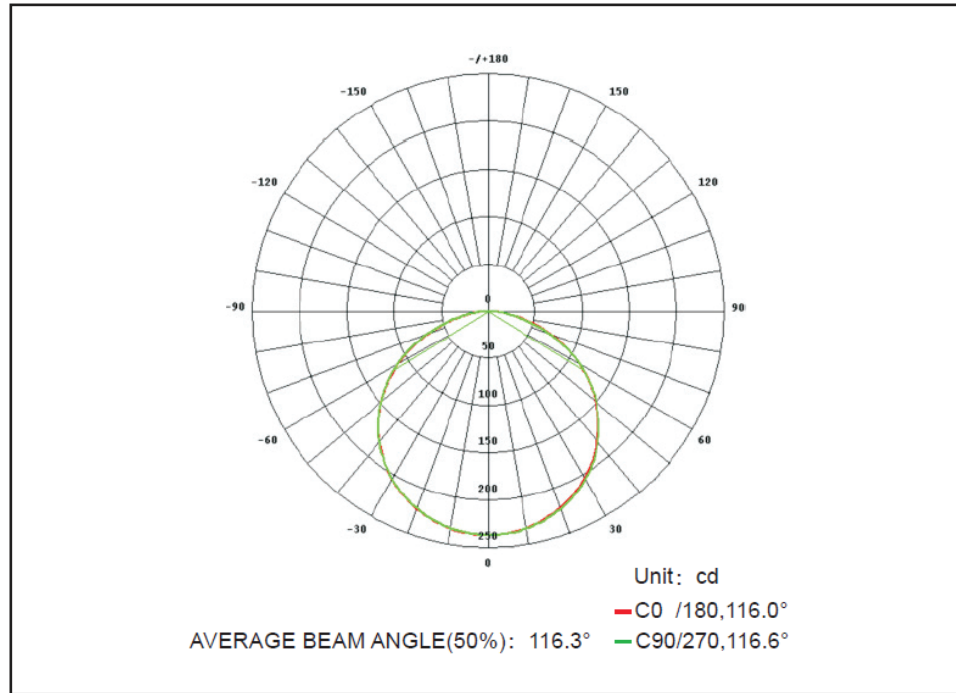

Photometry

Average Illumination